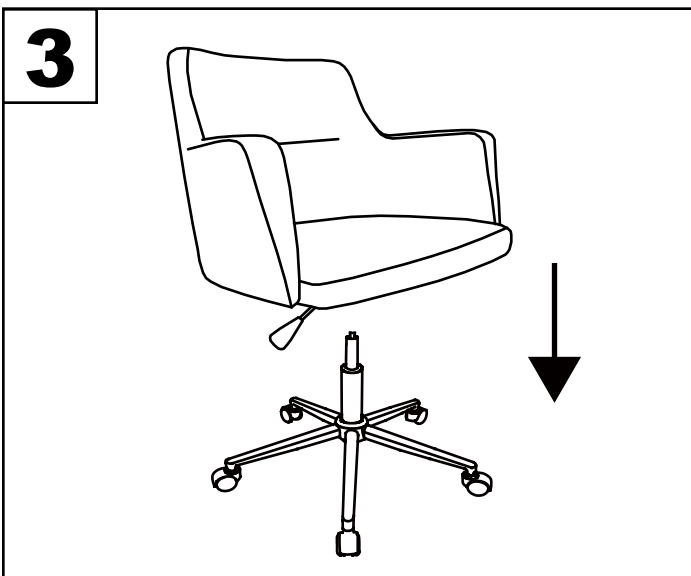

5 BENT-LEG TASK CHAIR BASE WITH CASTERS

Part # OCBS5-CASTARXX

21-1230

⚠ WARNING: SEATING: CHAIR, COUNTER/BAR, OFFICE

- Read all instructions carefully and completely before assembly and use. Retain for future reference.
- Keep plastic bags and small parts away from children.
- For residential (non-commercial) use only.
- DO NOT stand on product. Use only for intended table purpose.
- Max weight limit 250 lbs.
- Periodically check for loose hardware; retighten as necessary.
- DO NOT use product if any component becomes damaged.
- DO NOT use power tools to assemble OR overtighten hardware.