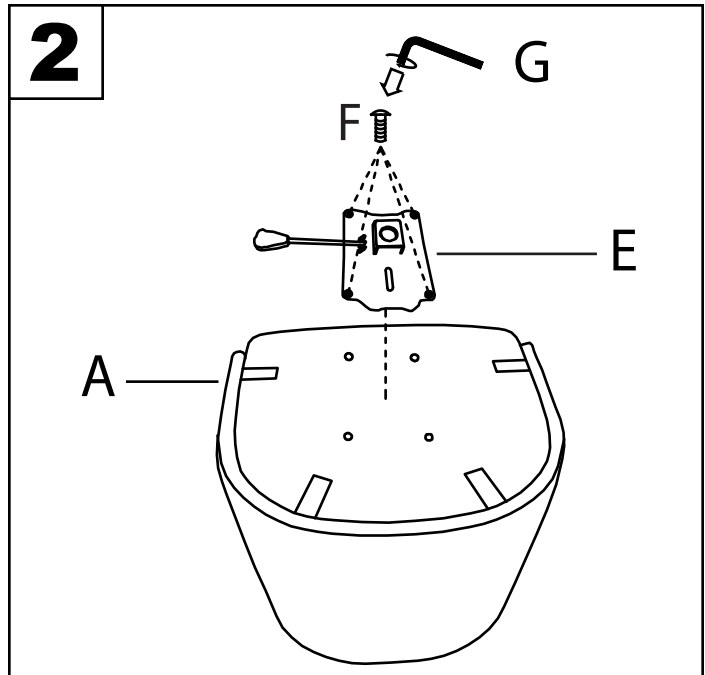

5 BENT-LEG TASK CHAIR BASE WITH CASTERS

Part # OCBS5-CASTARXX

21-1230

⚠ WARNING: SEATING: CHAIR, COUNTER/BAR, OFFICE

- Read all instructions carefully and completely before assembly and use. Retain for future reference.
- Keep plastic bags and small parts away from children.
- For residential (non-commercial) use only.
- DO NOT stand on product. Use only for intended table purpose.
- Max weight limit 250 lbs.
- Periodically check for loose hardware; retighten as necessary.
- DO NOT use product if any component becomes damaged.
- DO NOT use power tools to assemble OR overtighten hardware.