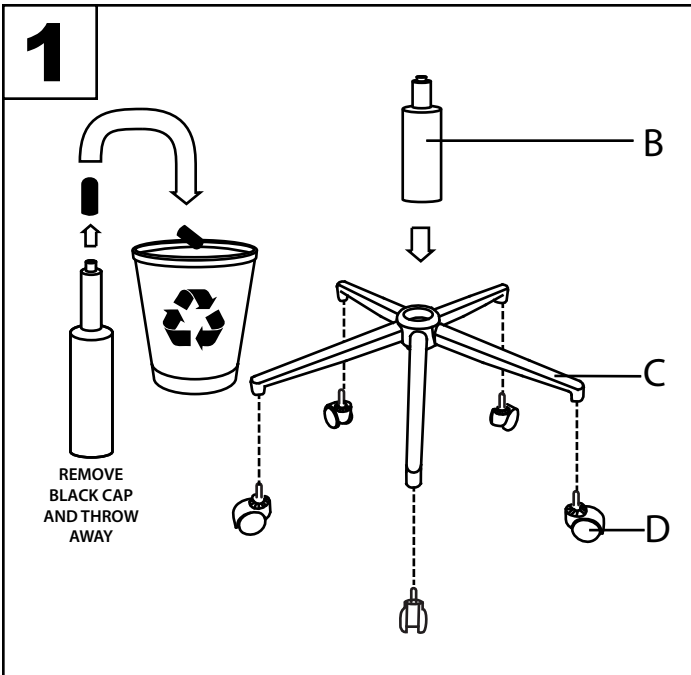

5 BENT-LEG TASK CHAIR BASE WITH CASTERS

Part # OCBS5-CASTARXX

21-1230

⚠ WARNING: SEATING: CHAIR, COUNTER/BAR, OFFICE

- Read all instructions carefully and completely before assembly and use. Retain for future reference.
- Keep plastic bags and small parts away from children.
- For residential (non-commercial) use only.
- DO NOT stand on product. Use only for intended table purpose.
- Max weight limit 250 lbs.
- Periodically check for loose hardware; retighten as necessary.
- DO NOT use product if any component becomes damaged.
- DO NOT use power tools to assemble OR overtighten hardware.