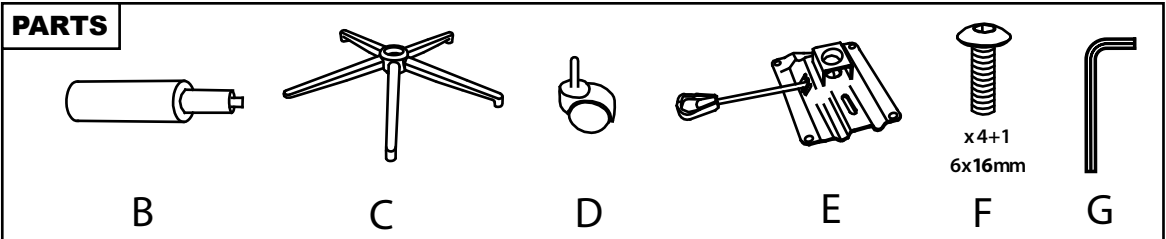

5 BENT-LEG TASK CHAIR BASE WITH CASTERS

Part # OCBS5-CASTARXX

21-1230

⚠ WARNING: SEATING: CHAIR, COUNTER/BAR, OFFICE

- Read all instructions carefully and completely before assembly and use. Retain for future reference.
- Keep plastic bags and small parts away from children.
- For residential (non-commercial) use only.
- DO NOT stand on product. Use only for intended table purpose.
- Max weight limit 250 lbs.
- Periodically check for loose hardware; retighten as necessary.
- DO NOT use product if any component becomes damaged.
- DO NOT use power tools to assemble OR overtighten hardware.